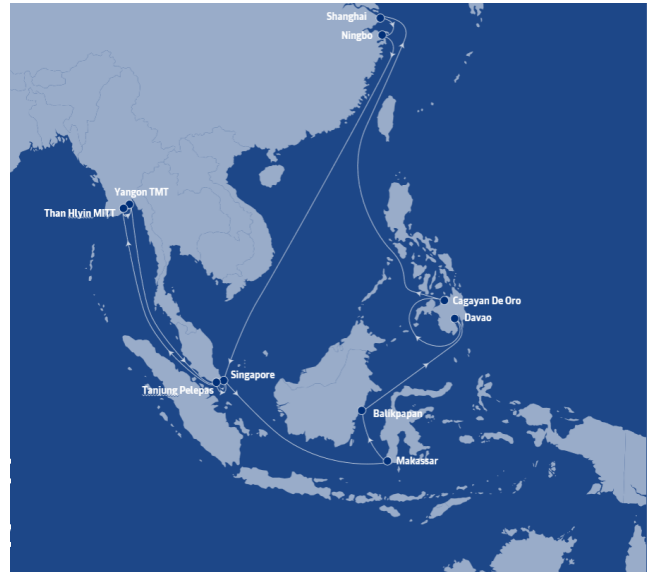

Direct Balikpapan Service

Affordable and reliable service to Balikpapan

Balikpapan is a seaport city in East Kalimantan, Indonesia. The city is the financial centre of Kalimantan and the main gateway to the new capital of Indonesia and effective 1st of Jun, Safmarine has open the port acceptance into Balikpapan

Connected through Tanjung Pelepas or Singapore as hub ports and delivering your cargo in weekly basis

Schedules

CY Open / Closing

Tue 06.00 / Sun 04.00

Arrival / Departure

Sun 06.00 / Mon 00.01

Less logistic cost by cutting domestic feeder

Faster transit time as we will ship it directly via our nearest hub ports

Less paperwork: customs declaration directly in Balikpapan

Hub port to surrounding area including Samarinda, Palu, and Ternate

No import container deposit. Remove hassle of having to pay in advance and arrange for refund

Inland Services – Trucking Core Corridors

To ensure smooth end-to-end delivery of your products, we offer strong inland transportation services.

Corridors	
KKT (Kariangau Port)	Balikpapan (city limit)
KKT (Kariangau Port)	DEPO Vice Versa, SPIL, Tanto (7km from KKT)
KKT (Kariangau Port)	Samarinda (city limit)
KKT (Kariangau Port)	Penajam
KKT (Kariangau Port)	Mutiara
KKT (Kariangau Port)	Muara Badak
KKT (Kariangau Port)	Pertamina
KKT (Kariangau Port)	Kampung Baru Ujung
KKT (Kariangau Port)	Sepinggan
KKT (Kariangau Port)	Batakan
KKT (Kariangau Port)	Lamaru
KKT (Kariangau Port)	Teritib
KKT (Kariangau Port)	Handil
KKT (Kariangau Port)	Kariangau