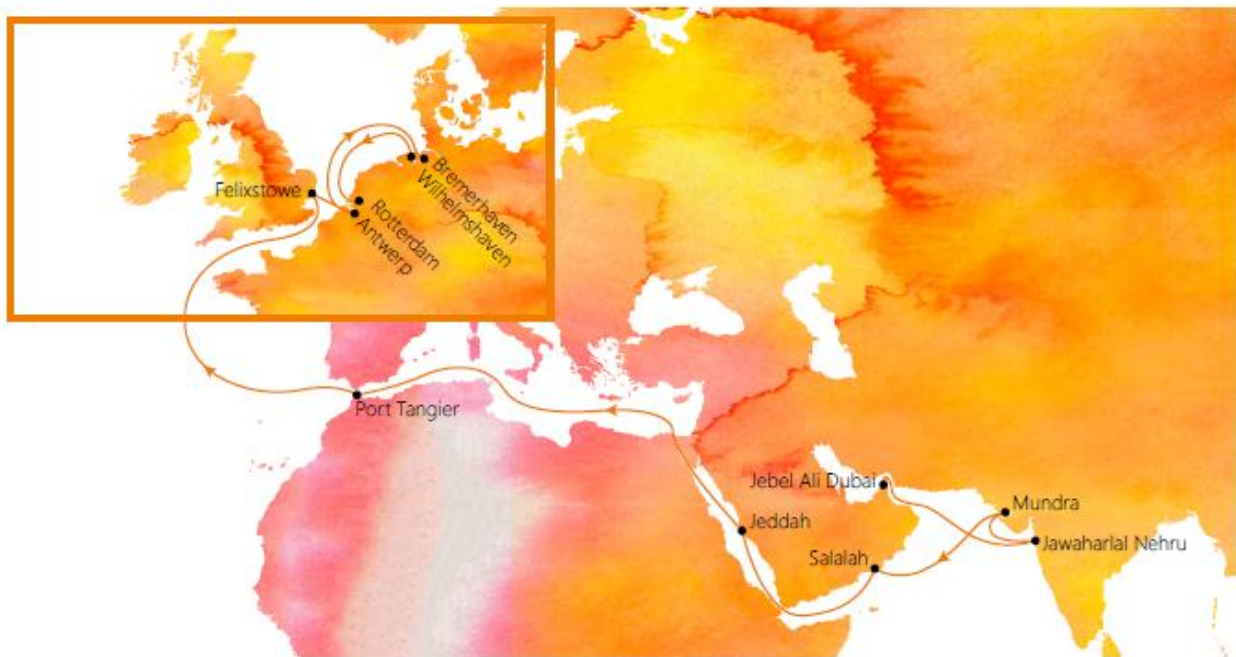

Jebel Ali – Jawaharlal Nehru – **Pipavav** – Mundra – Salalah – Jeddah – Port Tangier – Felixstowe – Antwerp – Bremerhaven - Wilhelmshaven – Rotterdam – Algeciras – Aqaba – Jeddah – Jebel Ali

The service map is attached below.

## Europe - Middle East (ME1) Westbound

Port	Arrives	Departs	Transit (Days)
JEBEL ALI DUBAI, United Arab Emirates	Sat	Sun	--
JAWAHARLAL NEHRU, India	Thu	Fri	3
PIPAVAY, India	Fri	Sat	5
MUNDRA, India	Sun	Mon	6
SALALAH, Oman	Wed	Thu	10
JEDDAH, Saudi Arabia	Sun	Mon	14
PORT TANGIER, Morocco	Mon	Tue	22
FELIXSTOWE, United Kingdom	Fri	Sat	25
ANTWERP, Belgium	Sat	Sun	27
BREMERHAVEN, Germany	Mon	Tue	29
WILHELMSHAVEN, Germany	Wed	Thu	31
ROTTERDAM, Netherlands	Fri	Sat	32